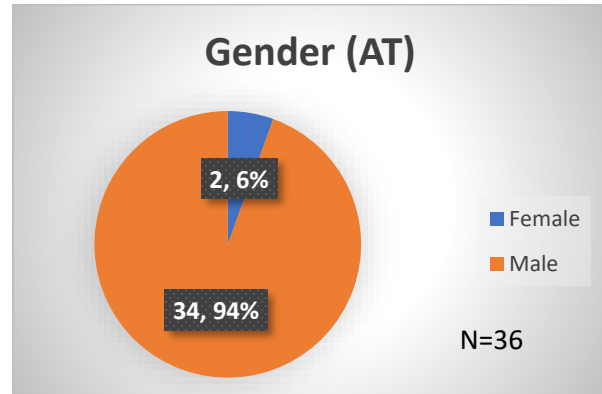

Daily Data Dashboard – June 22, 2023
Demographics for JTDC Population
Thursday Morning Midnight Count

Total # of probation Involved youth¹: 1,214

¹ Probation Active: Any youth who is pending sentencing with an active social history, has been formally placed on probation or supervision with Cook County Juvenile Probation on the date of the report.

*Age, Gender and Race for Criminal Court population (N=1) is not represented in this report.

Data sources: cFive Supervisor – Probation Population and RMIS – JTDC Population

Daily Data Dashboard – June 22, 2023
Demographics for JTDC Population
Thursday Morning Midnight Count