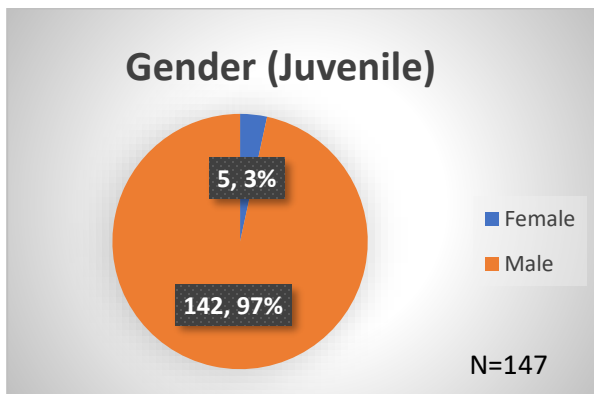

Daily Data Dashboard – June 22, 2023
Demographics for JTDC Population
Thursday Morning Midnight Count

Total # of probation Involved youth¹: 1,214

¹ Probation Active: Any youth who is pending sentencing with an active social history, has been formally placed on probation or supervision with Cook County Juvenile Probation on the date of the report.

*Age, Gender and Race for Criminal Court population (N=1) is not represented in this report.

Data sources: cFive Supervisor – Probation Population and RMIS – JTDC Population

Daily Data Dashboard – June 22, 2023
Demographics for JTDC Population
Thursday Morning Midnight Count