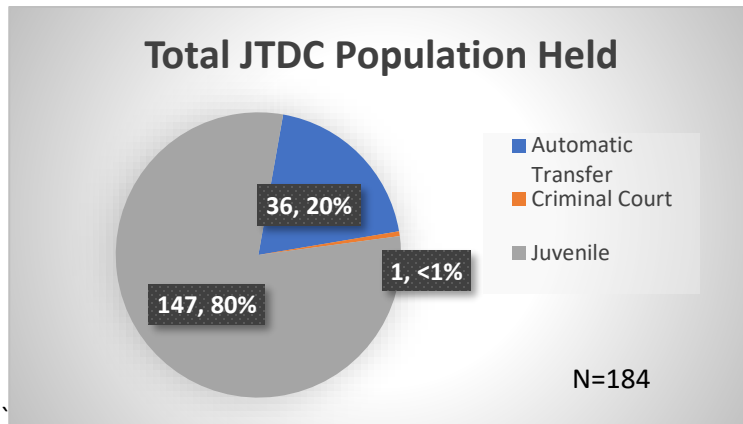

Daily Data Dashboard – June 22, 2023
Demographics for JTDC Population
Thursday Morning Midnight Count

Total # of probation Involved youth¹: 1,214

¹ Probation Active: Any youth who is pending sentencing with an active social history, has been formally placed on probation or supervision with Cook County Juvenile Probation on the date of the report.

*Age, Gender and Race for Criminal Court population (N=1) is not represented in this report.

Data sources: cFive Supervisor – Probation Population and RMIS – JTDC Population

Daily Data Dashboard – June 22, 2023
Demographics for JTDC Population
Thursday Morning Midnight Count