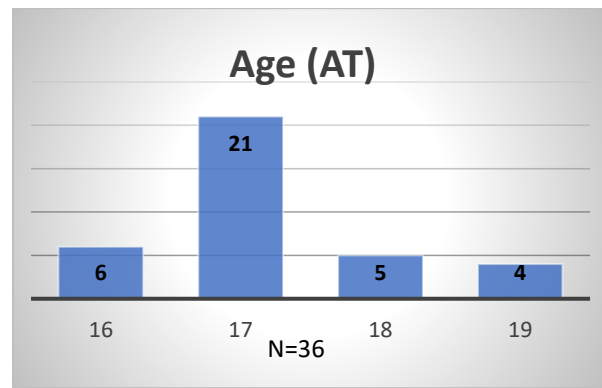

Daily Data Dashboard – June 22, 2023
Demographics for JTDC Population
Thursday Morning Midnight Count

Total # of probation Involved youth¹: 1,214

¹ Probation Active: Any youth who is pending sentencing with an active social history, has been formally placed on probation or supervision with Cook County Juvenile Probation on the date of the report.

*Age, Gender and Race for Criminal Court population (N=1) is not represented in this report.

Data sources: cFive Supervisor – Probation Population and RMIS – JTDC Population

Daily Data Dashboard – June 22, 2023
Demographics for JTDC Population
Thursday Morning Midnight Count