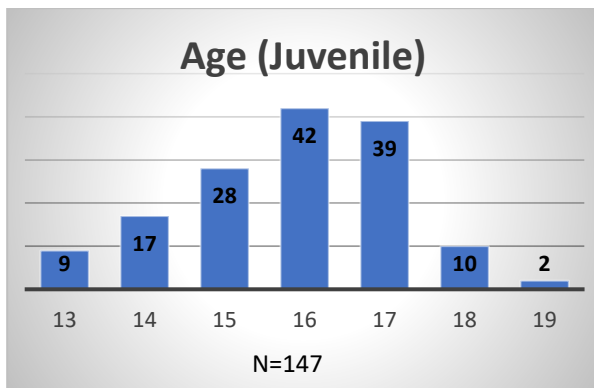

Daily Data Dashboard – June 22, 2023
Demographics for JTDC Population
Thursday Morning Midnight Count

Total # of probation Involved youth¹: 1,214

¹ Probation Active: Any youth who is pending sentencing with an active social history, has been formally placed on probation or supervision with Cook County Juvenile Probation on the date of the report.

*Age, Gender and Race for Criminal Court population (N=1) is not represented in this report.

Data sources: cFive Supervisor – Probation Population and RMIS – JTDC Population

Daily Data Dashboard – June 22, 2023
Demographics for JTDC Population
Thursday Morning Midnight Count